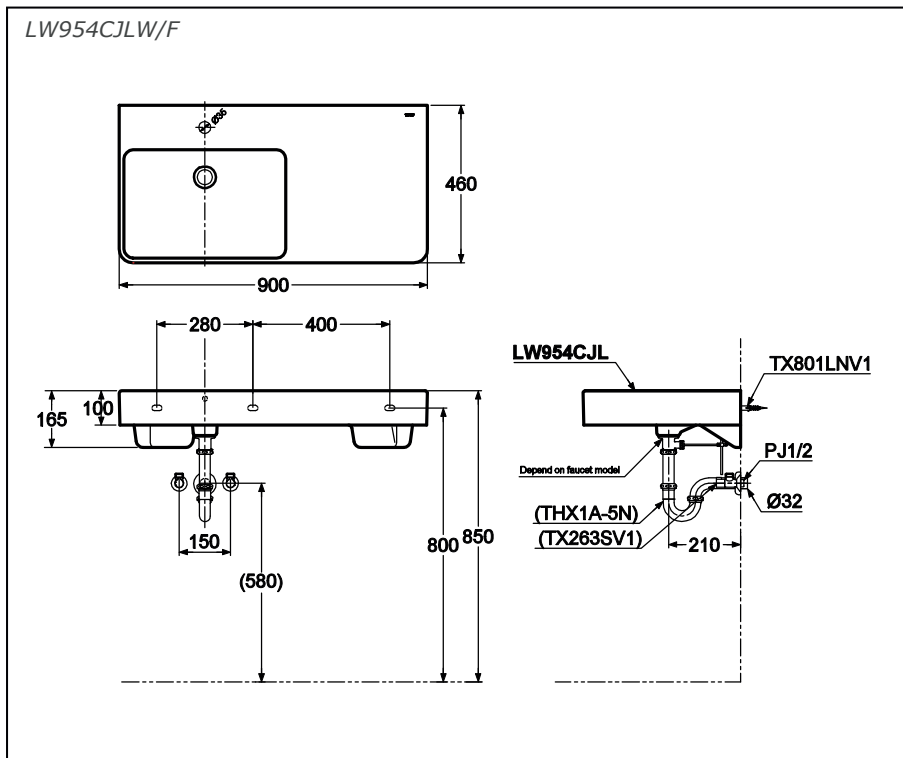

TOTO | LAVATORIES

Console Lavatory

LW954CJLW/F

Features

- Broad Stylish Design

Specifications

Size : 900W x 460D x 165H mm

Parts Description

- **LW954CJL**
Console Lavatory
- **LW954JL**
available in 3 tap holes
- **TX801LNV1**
Mounting Bolts

Colors

White

Please consult a TOTO representative for details